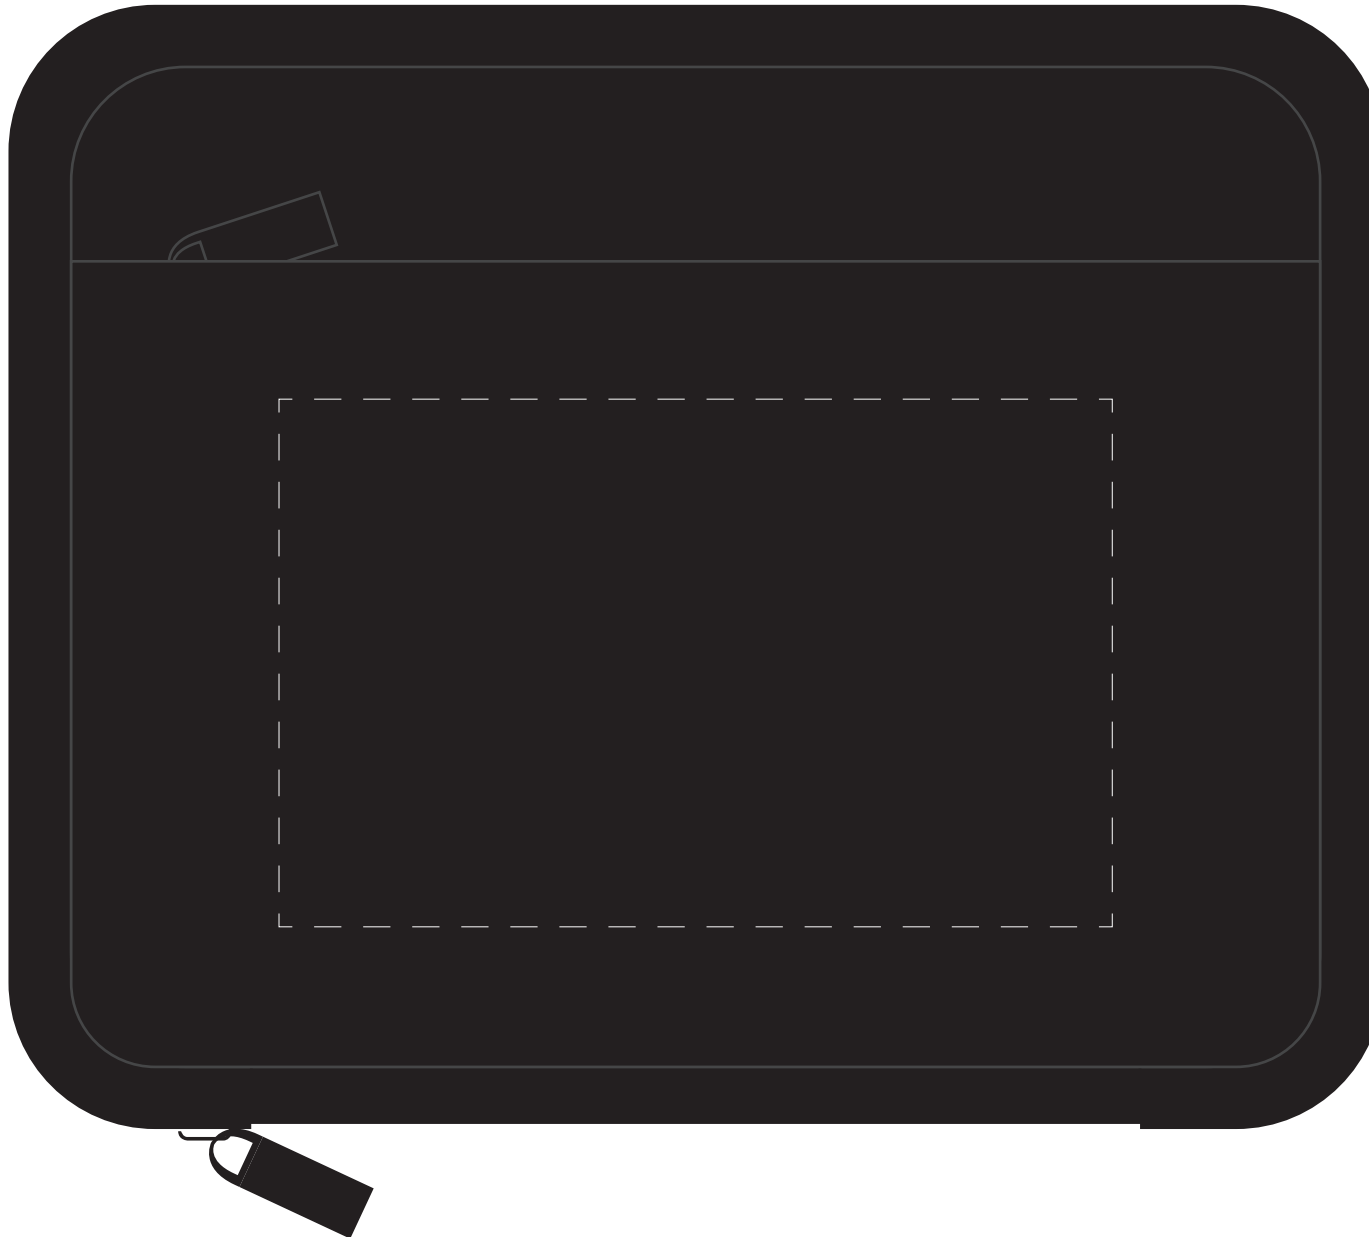

ARTWORK PROOF

Date	00/00/2020
CRM:	00000
Product:	Handy Pouch
Code:	303021
Colour:	black

Print Area: (zip side) 150mm x 95mm
Print Area: (stud side) 150mm x 65mm
please see page 2 for artwork to size

ARTWORK CONCERNS

Print Area: (zip side) 150mm x 95mm
Print Area: (stud side) 150mm x 65mm
please see page 2 for artwork to size