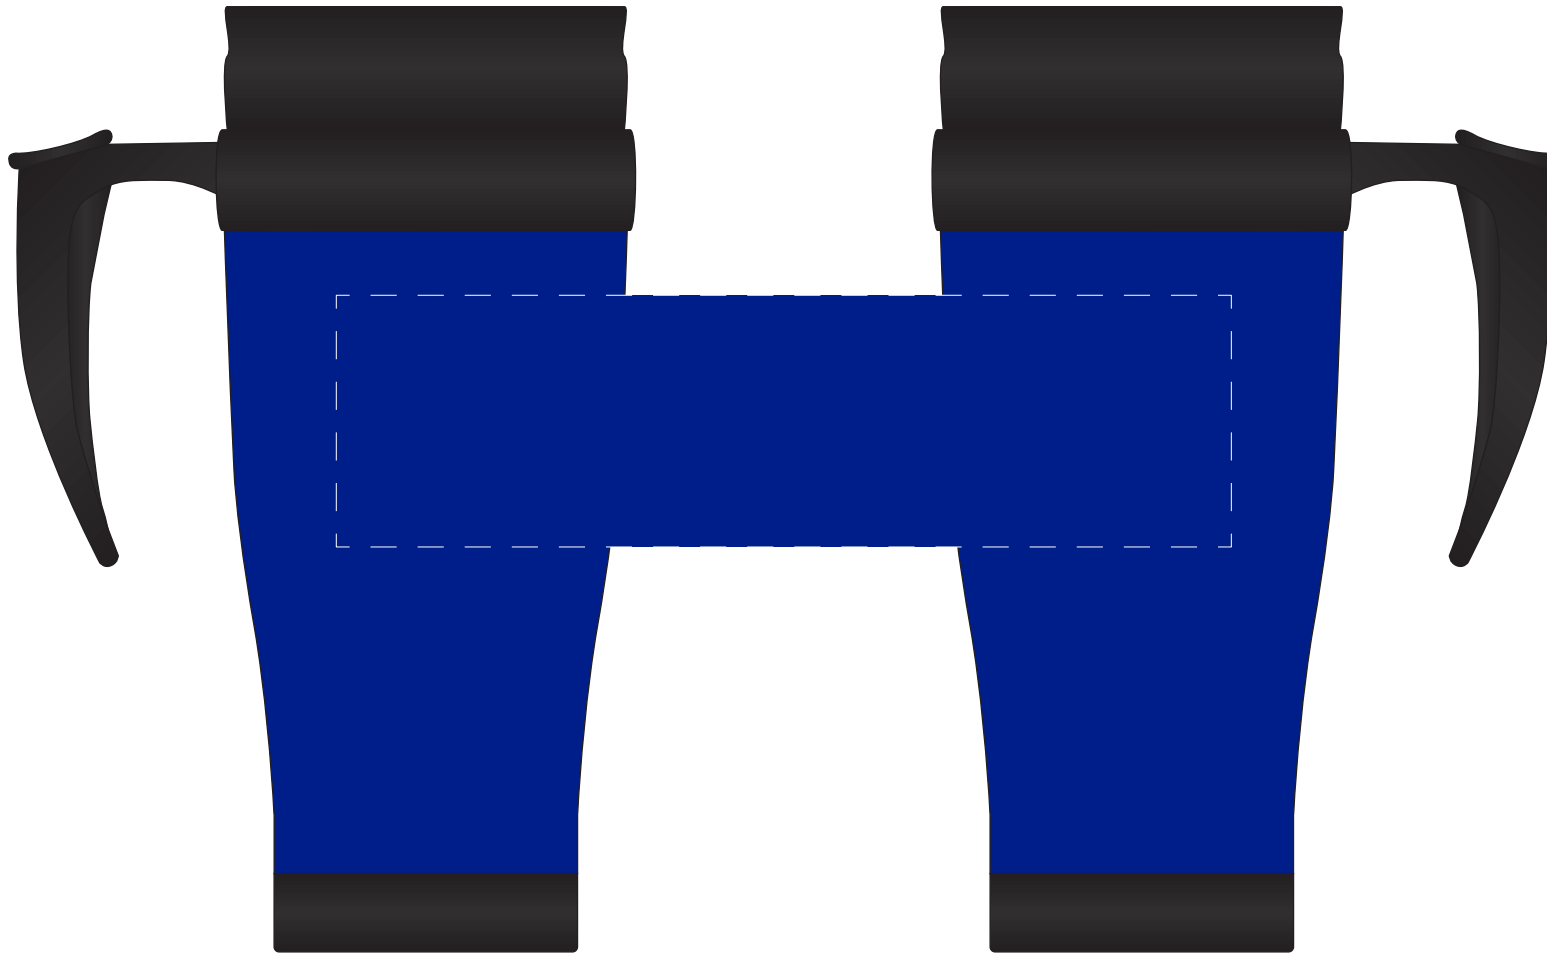

ARTWORK PROOF

Date	00/00/2020
CRM:	000000
Product:	Thermo Travel Mug
Code:	701437
Colour:	reflex blue

Print Area: 160mm x 45mm
please see page 2 for artwork to size

ARTWORK CONCERNS

PRINT INSTRUCTIONS

It is the customer's responsibility to ensure that the proof is correct in all areas. Please be sure to double-check spelling, grammar, layout and design before approving artwork. Due to the variation in monitor colours and adjustments, PDF proofs may not provide an accurate colour representation of the final product & printed work. Once artwork is approved, your order will be processed based on the above unless any amendments are made. All orders are subject to our terms and conditions.